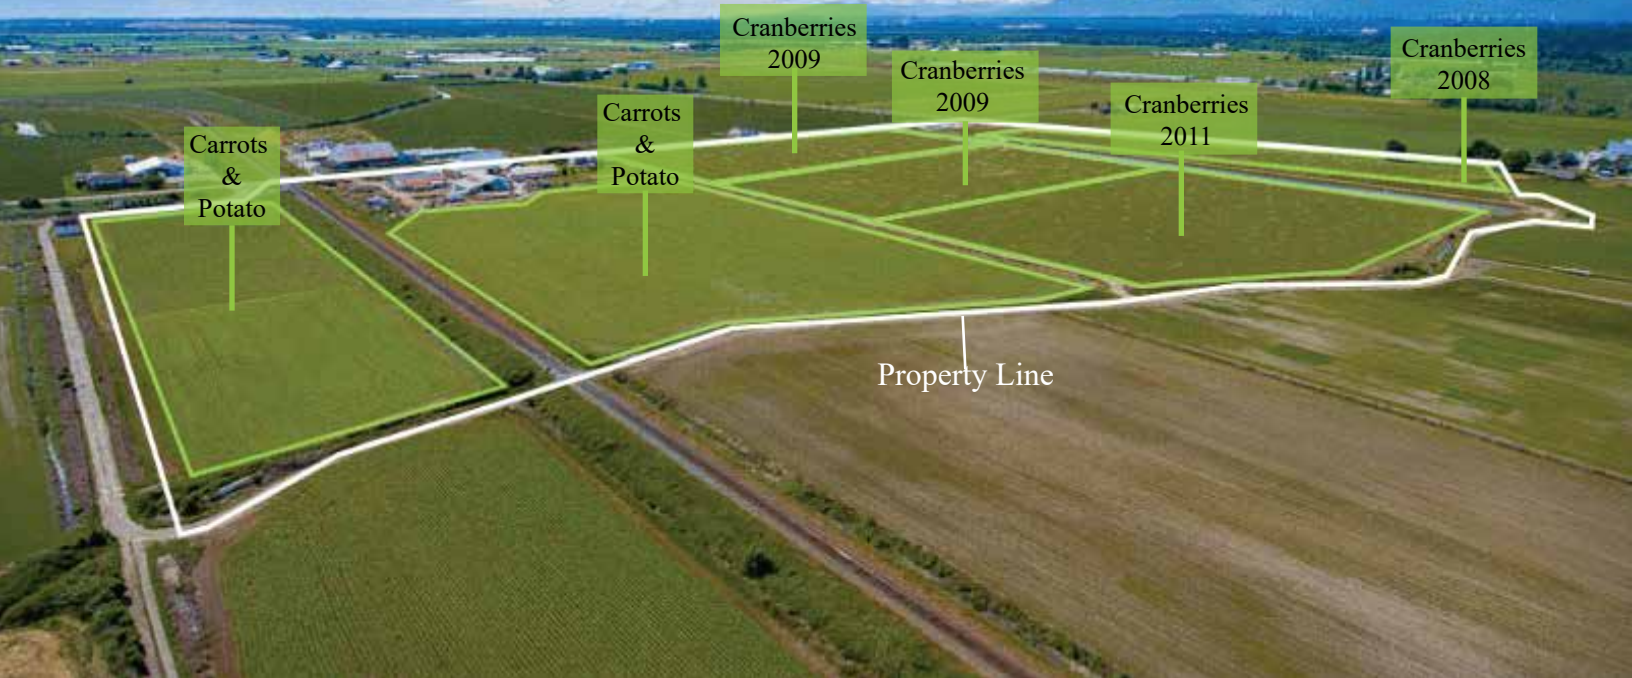

Head Office
604-593-5122
info@farmsinbc.com

Visit Our Webpage:
www.farmsinbc.com

PROPERTY DESCRIPTION

5054 112 STREET, SURREY BC V4K 3N3
63 ACRES CRANBERRY & VEGETABLE FARM

PRICE:
\$5,895,000

PID# 003-179-222
MLS# R2149453
CLS# C8011519

GROSS PROPERTY TAXES:
\$3,328.85 (2016)

ZONING:

A1 - Within The Agricultural Land Reserve (ALR)

PROPERTY DIMENSIONS:

Frontage: 1,725.72 ft.
Depth: 1535.42 ft.

DUE DILIGENCE DOCUMENTS:

- 1. Title Search**
- 2. Property Disclosure Statement (Upon Accepted Offer)**
- 3. Zoning Documents**

LOCATION DESCRIPTION:

The subject property is located on the south side of Ladner Trunk Road and on the east side of 112th Street in Delta. The property is minutes from Highway 99, Highway 91 and Highway 10. There is also exposure on Highway 99. This property has 32 Acres of Ocean Spray Cranberries (Class A Shares) & 30 acres of carrot production. Various outbuildings for storage & processing, 3-phase 400 Amp service, 2 drive-in coolers. +/- 2.5 acres reservoir for cranberry fields with 150 hp irrigation pump, water license in effect. Includes full line of equipment for carrot & cranberry farm. Well maintained 3,975 square feet 3 bedroom family home. Excellent access & retail exposure with beautiful mountain views.

PROPERTY DIMENSIONS

5054 112 STREET, DELTA BC V4K 3N3

PRICE: \$5,895,000

63 ACRES CRANBERRY & VEGETABLE FARM

NAV & TAJ
SEKHON & SEKHON

Nav Sekhon
604-782-0988
nav@farmsinbc.com

Taj Sekhon
604-725-8403
taj@farmsinbc.com