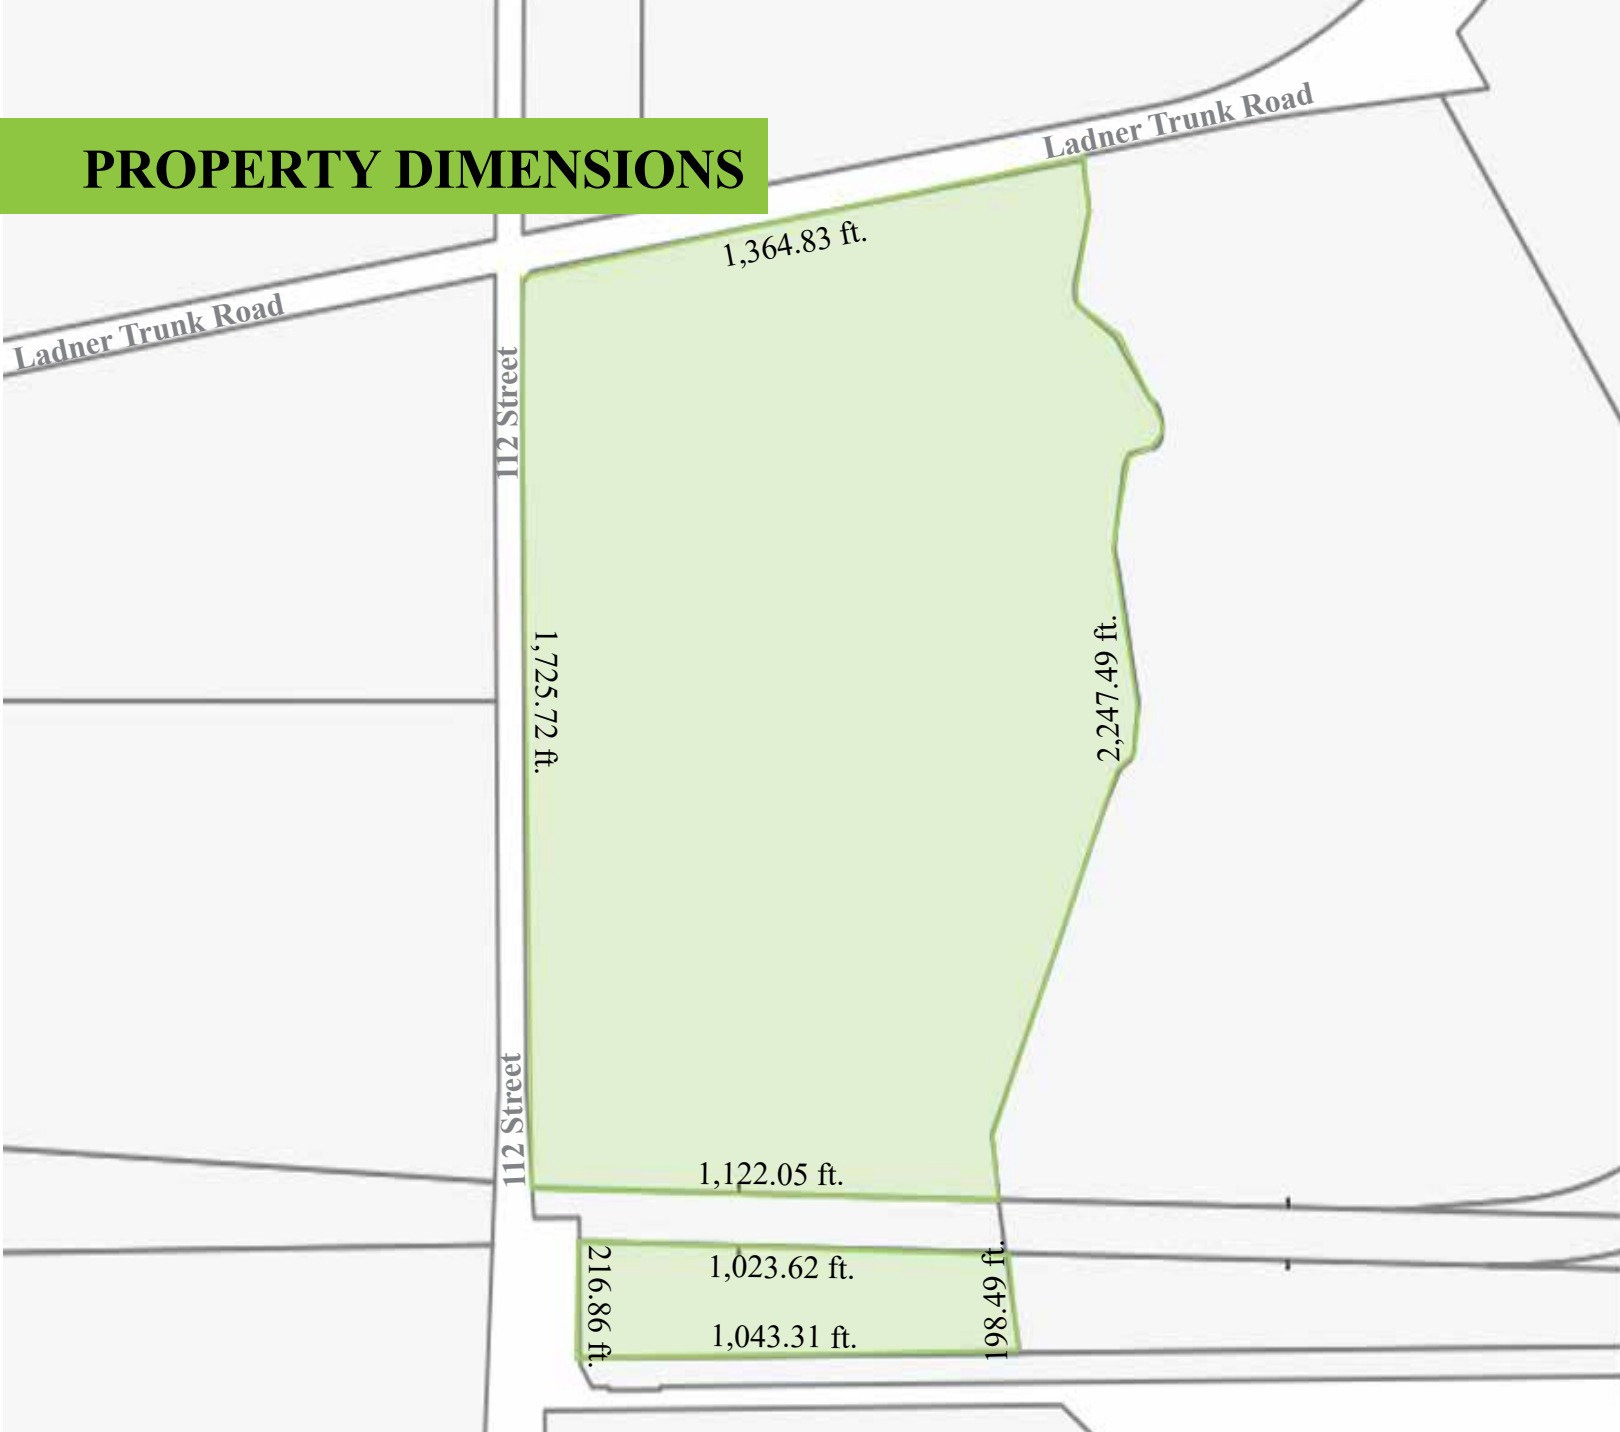

PROPERTY DIMENSIONS

5054 112 STREET, DELTA BC V4K 3N3

PRICE: $5,895,000

63 ACRES CRANBERRY & VEGETABLE FARM

NAV & TAJ
SEKHON & SEKHON

Nav Sekhon
604-782-0988
nav@farmsinbc.com

Taj Sekhon
604-725-8403
taj@farmsinbc.com

Head Office
604-593-5122
info@farmsinbc.com

Visit Our Webpage:
www.farmsinbc.com